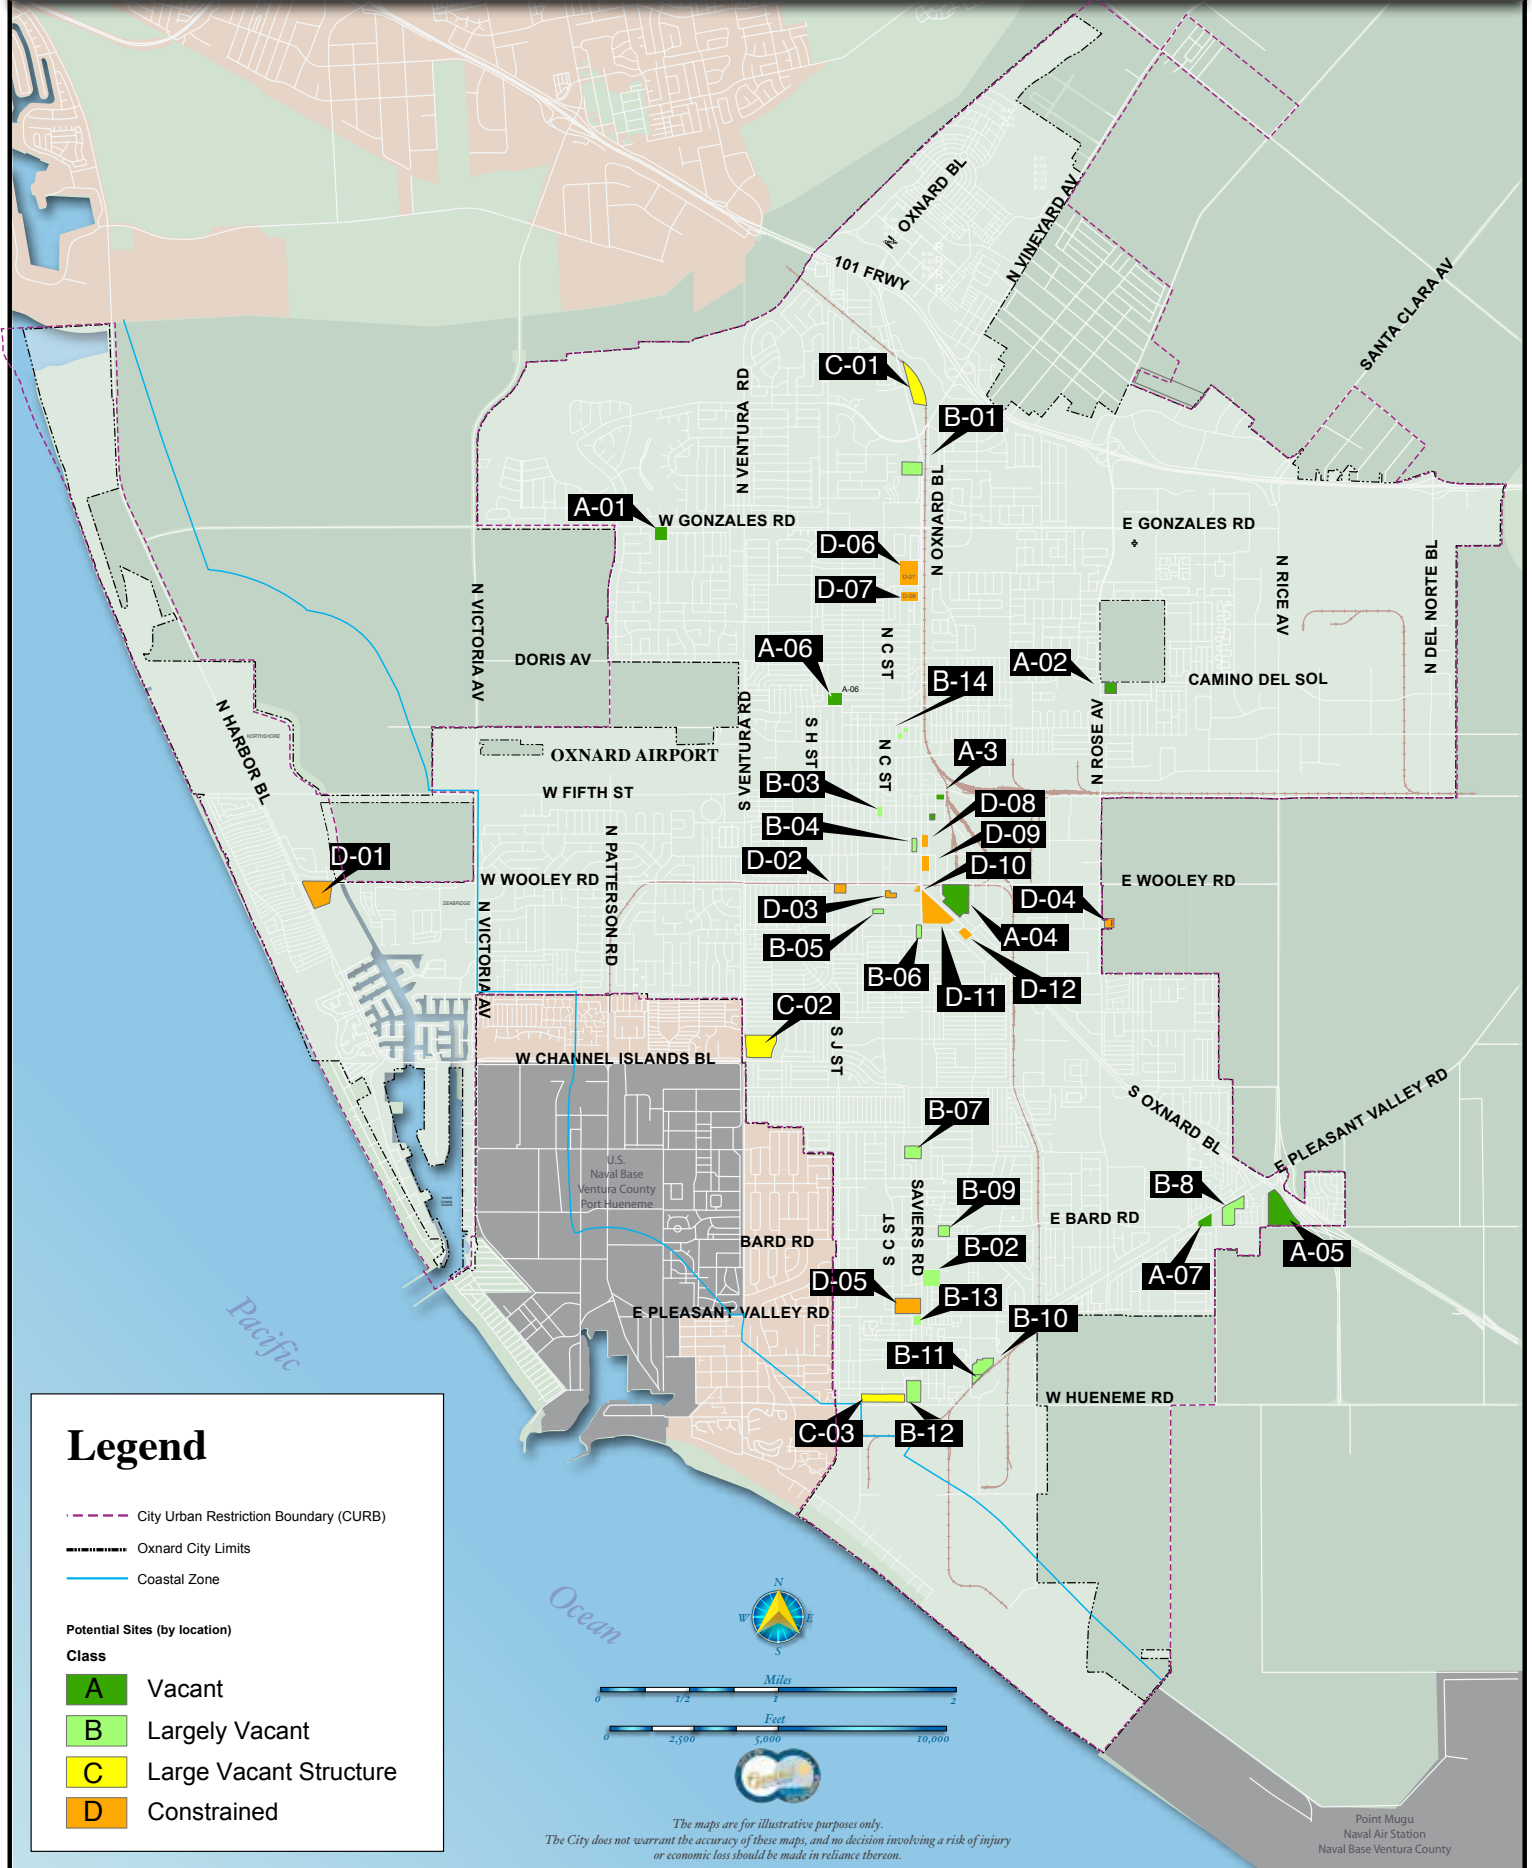

# CITY OF OXNARD

### Legend

- City Urban Restriction Boundary (CURB)
- Oxnard City Limits
- Coastal Zone

#### Potential Sites (by location)

##### Class

- A Vacant
- B Largely Vacant
- C Large Vacant Structure
- D Constrained

*The maps are for illustrative purposes only. The City does not warrant the accuracy of these maps, and no decision involving a risk of injury or economic loss should be made in reliance thereon.*