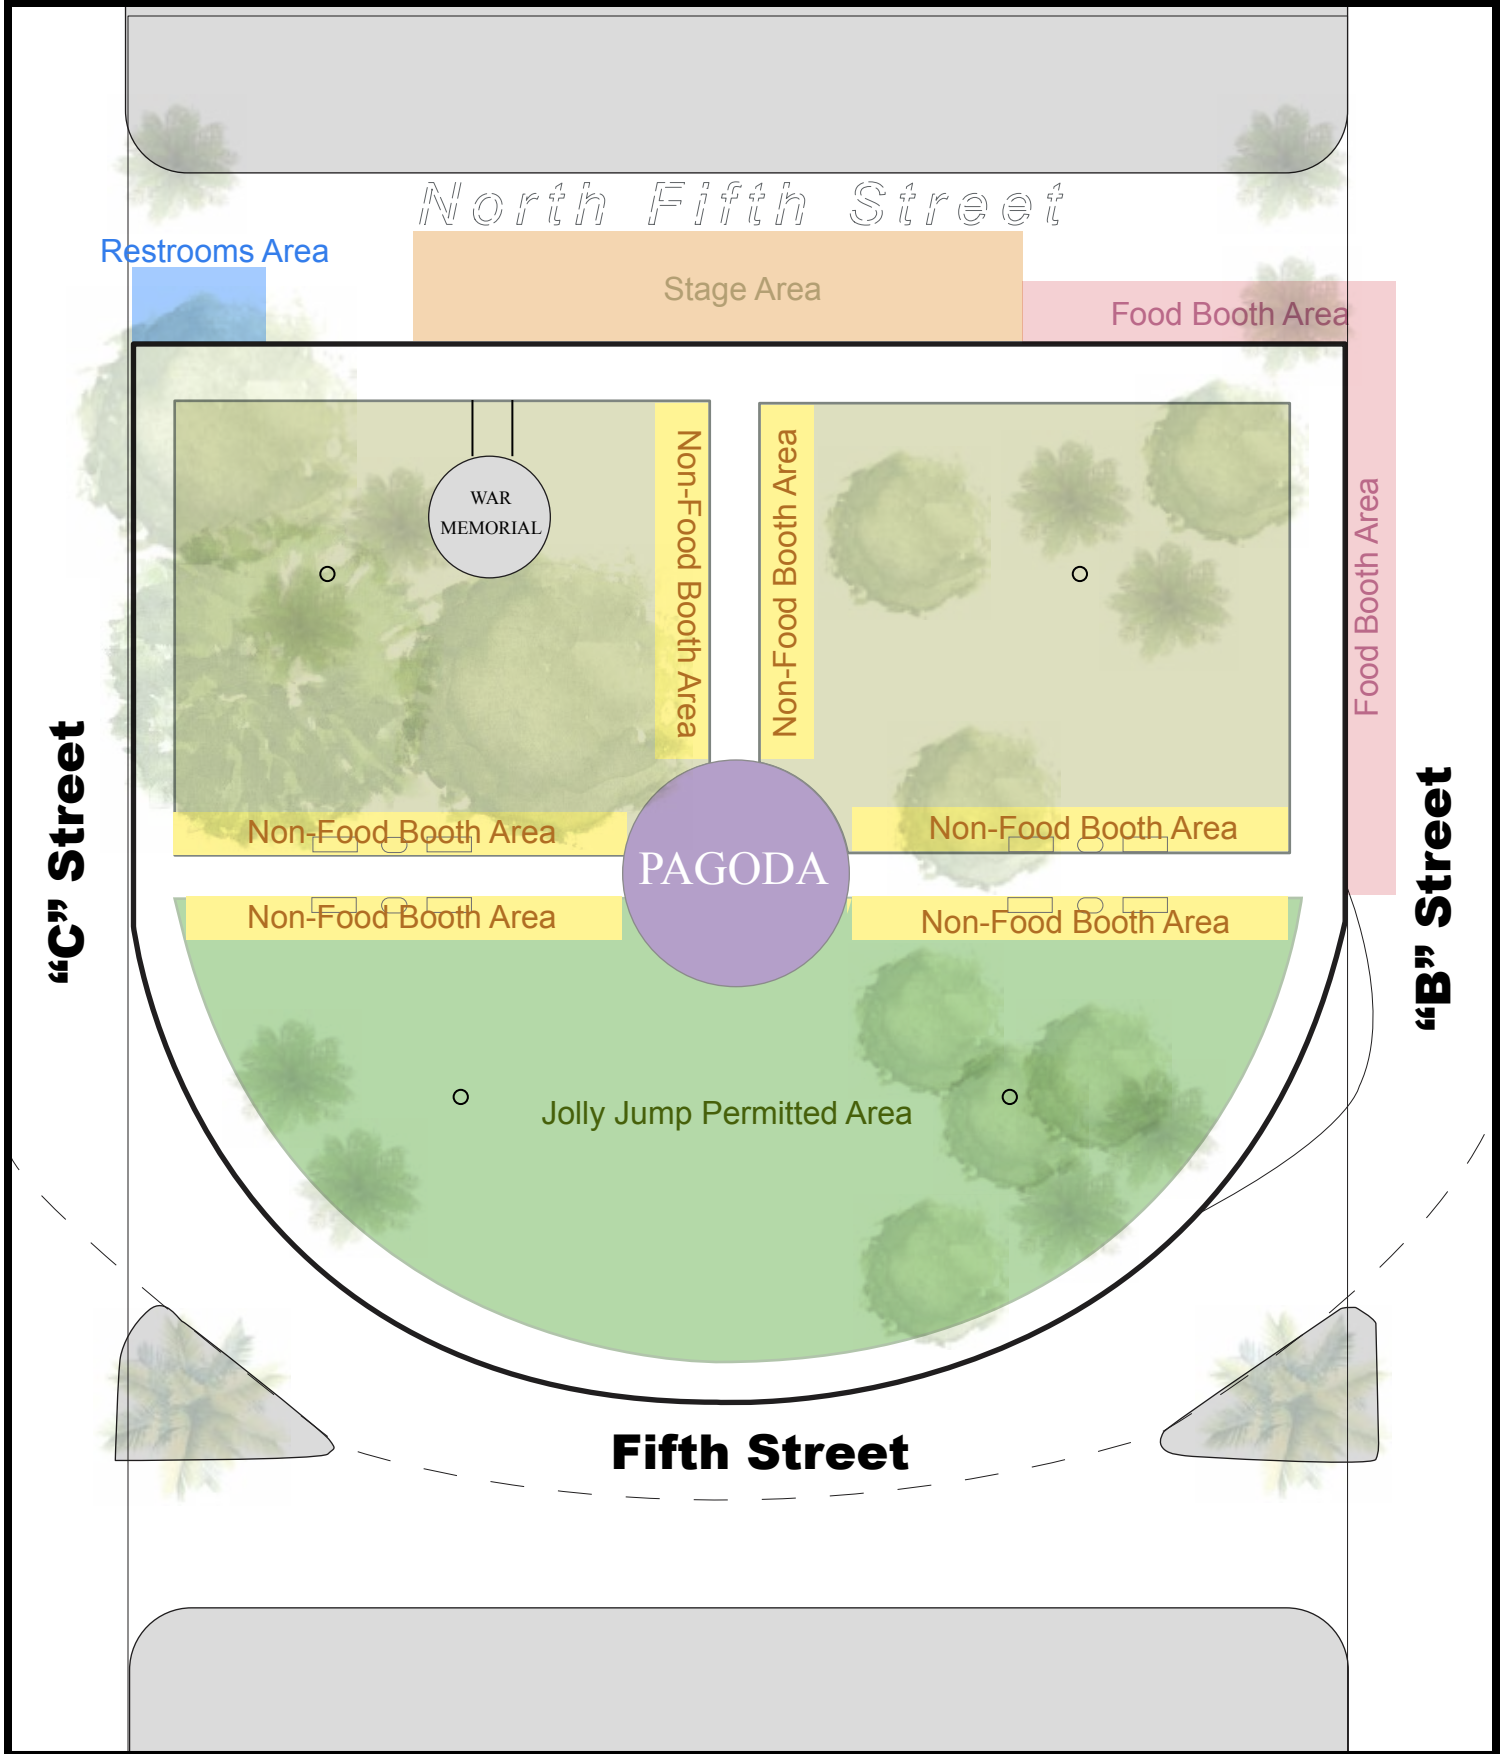

# PLAZA PARK SITE PLAN TEMPLATE

- Stage Area
- Food Booth Area
- Jolly Jump Permitted Area
- Restrooms Area  
2-Max on C Street
- Non-Food Booth Area
- Temporary Stage Area